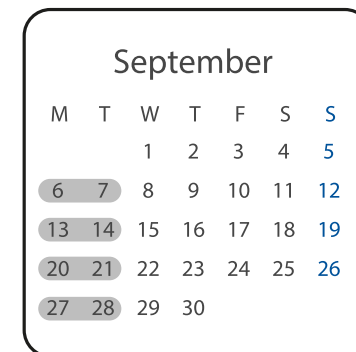

Heure Normale d'Europe Centrale

**Freight departures per direction  
from 22:00 on Mondays to 08:00 on Tuesdays from 06/09/2021 to 28/09/2021**

Départs fret par direction  
de 22h00 les lundis à 08h00 les mardis du 06/09/2021 au 28/09/2021

**Departure/Départ**

22:24	Monday / Lundi
22:43	
00:28	Tuesday / Mardi
00:38	
02:15	
02:20	
03:56	
04:01	
05:36	
05:41	
06:52	
07:12	
07:20	
07:36	
07:42	
07:54	

**Please note that this information can be amended at any time.  
Up to date information will be available on the "Terminal  
Information" section of our online services.**