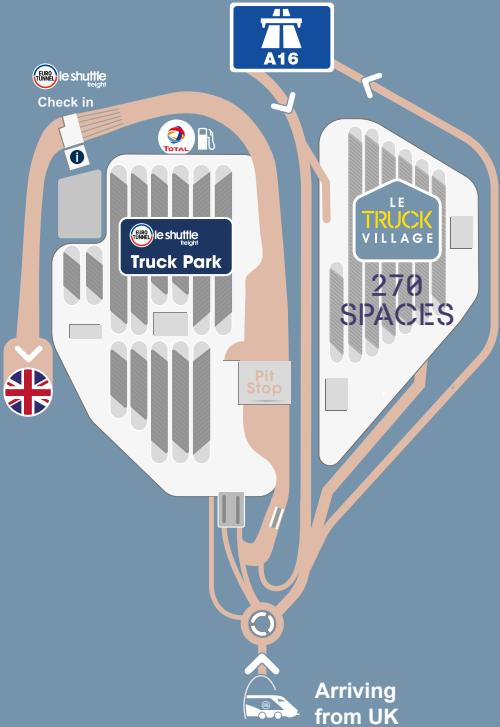

From 16 November,
our New Truck Park will trade as

LE TRUCK VILLAGE

Rates

0 > 1 H	2,90 €
2 H	5,80 €
3 H	8,70 €
4 H	11,60 €
5 H	14,50 €
6 H	17,40 €
7 H	20,30 €
8 H	23,20 €
9 H	26,10 €
9 H > 24 H	29 €

Over 24h:
same tarification applies

Prices include VAT and are correct
at time of printing and subject
to change without prior notice.

50.932725, 1.827205

Eurotunnel Freight Terminal
Coquelles